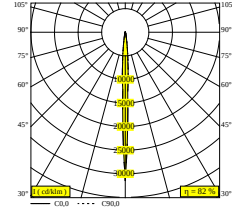

 [View on website](#)

General info

LOCATION	outdoor
INSTALLATION	Wall Surface mounted
INGRESS PROTECTION	IP65
PROTECTION AGAINST MECHANICAL IMPACT	IK06
WEIGHT (KG)	1.2
ADJUSTABILITY	non adjustable
INFORMATION	INCL.2 x LENS INCL.LED POWER SUPPLY 700 mA-DC