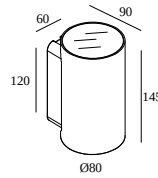

NOCTA RD80 SP 930

30112 9300 B

AVAILABLE IN

ALU GREY 30112 9300 A

BLACK 30112 9300 B

FLEMISH BRONZE OUTDOOR 30112 9300 FBRX

ANTHRACITE 30112 9300 N

WHITE 30112 9300 W

 [View on website](#)

General info

LOCATION	outdoor
INSTALLATION	Wall Surface mounted
INGRESS PROTECTION	IP65
PROTECTION AGAINST MECHANICAL IMPACT	IK06
WEIGHT (KG)	1.2
ADJUSTABILITY	non adjustable
INFORMATION	INCL.2 x LENS INCL.LED POWER SUPPLY 700 mA-DC